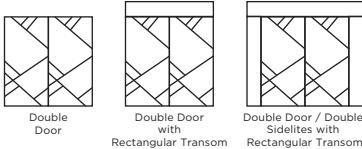

Available Configurations