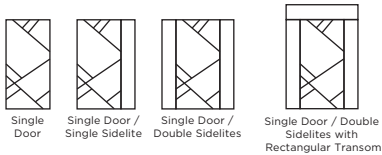

Available Configurations