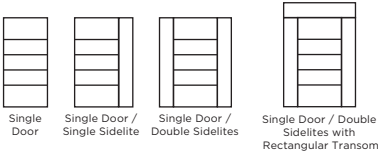

Available Configurations

Custom slab sizes, transom shapes and glass also available, see retail associate.