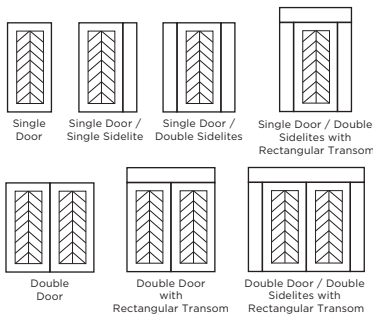

Available Configurations

Custom slab sizes, transom shapes and glass also available, see retail associate.