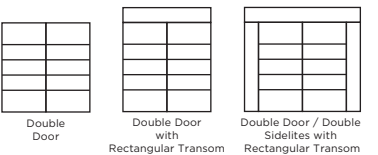

Available Configurations

Custom slab sizes, transom shapes and glass also available, see retail associate.